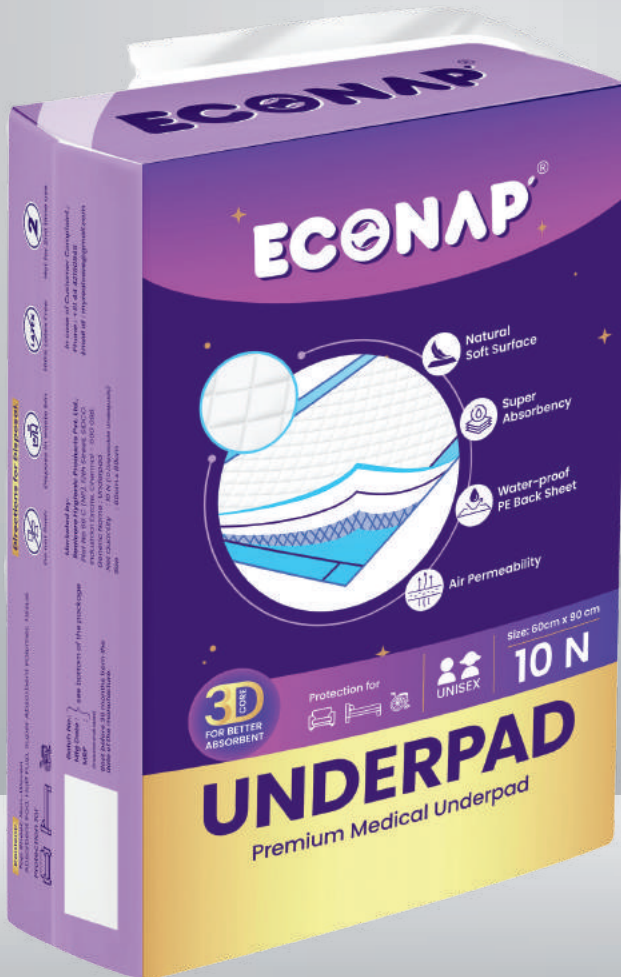

SIZE IN CM	DESCRIPTION
60CM X 90CM	10 PCS/PACK, 12 PACKS/BOX

Latex-free absorbent underpad protects bed spreads, and eases repositioning patients. The outer barrier is soft and fluid-resistant and the inner super-absorbent polymer helps increased absorbency for greater security and dry skin.

Made for day use with stretch polymer for maximum comfort and patient mobility. Econap Adult Diaper comes with excellent incontinence protection, padded panels and anti-leak cuffs for containment.

SIZE	IN INCHES/ CM	DESCRIPTION
MEDIUM	28" - 44" / 70-110 CM	10 PCS/PACK, 12 PACKS/BOX
LARGE	40" - 54" / 100-135 CM	10 PCS/PACK, 12 PACKS/BOX
XL	52" - 63" / 130-160 CM	10 PCS/PACK, 12 PACKS/BOX
XXL	60" - 70" / 152-178 CM	10 PCS/PACK, 12 PACKS/BOX

Econap Adult Pullups comes with natural soft surface for comfortable wear and it has secure fit & Anti leakage barrier, can be used for long travel.

SIZE IN CM	DESCRIPTION
60CM X 90CM	1 PC/PACK, 120 PACKS/BOX
60CM X 90CM	10 PCS/PACK, 24 PACKS/ OUTER BAG

Latex-free absorbent underpad protects bed spreads, and eases repositioning patients. The outer barrier is soft and fluid-resistant and the inner super-absorbent polymer helps increased absorbency for greater security and dry skin.