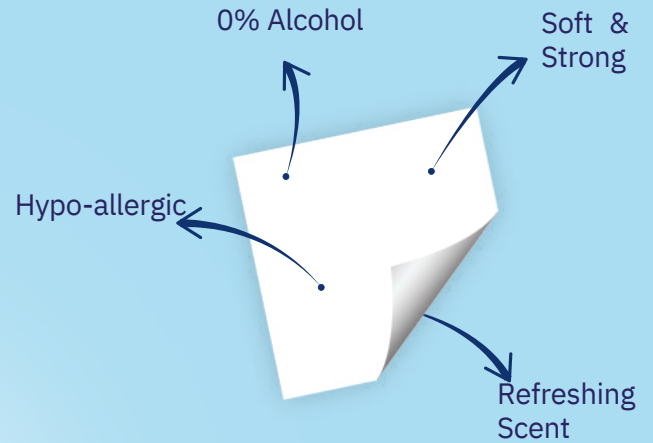

SIZE IN CM	DESCRIPTION
15CM X 20CM	80 PULLS/PACK, 24 PACKS/BOX

BeBe wipes comes with Alcohol free, soft, tender & aloe vera. It gives extra protection to baby skin. It comes with two attractive colorful packing.