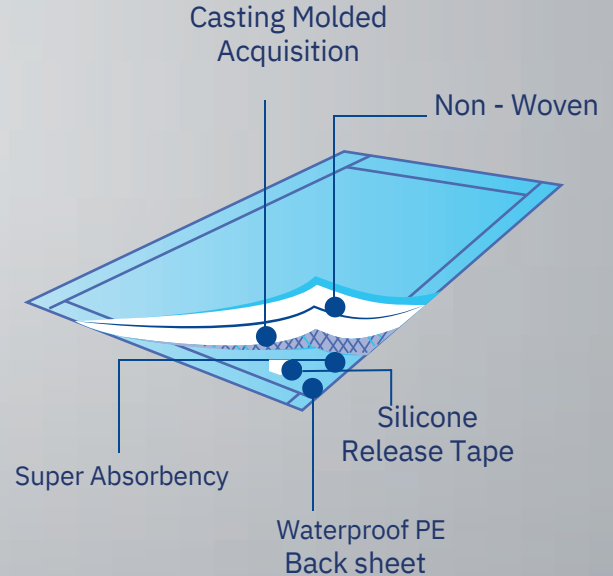

Dr.C premium underpad comes with silicone release tape to prevent pad movement and is specially designed with air permeable, allowing air to flow freely through the underpad, and provide high-performance protection.