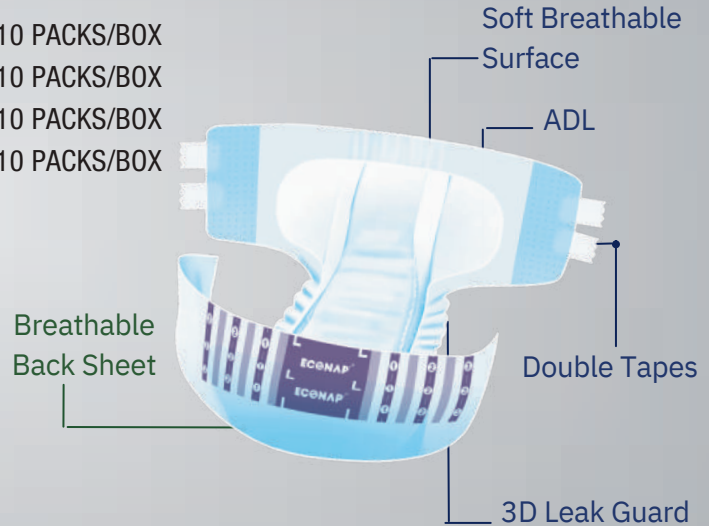

SIZE	IN INCHES / CM	DESCRIPTION
MEDIUM	30"-45" / 76-114 CM	10 PCS/PACK, 10 PACKS/BOX
LARGE	40"-58" / 101-147 CM	10 PCS/PACK, 10 PACKS/BOX
XL	52"-68" / 132-173 CM	10 PCS/PACK, 10 PACKS/BOX
XXL	60"-72" / 152-182 CM	10 PCS/PACK, 10 PACKS/BOX

Made for day use with stretch polymer for maximum comfort and patient mobility. Econap Adult Diaper comes with excellent incontinence protection, padded panels and anti-leak cuffs for containment.