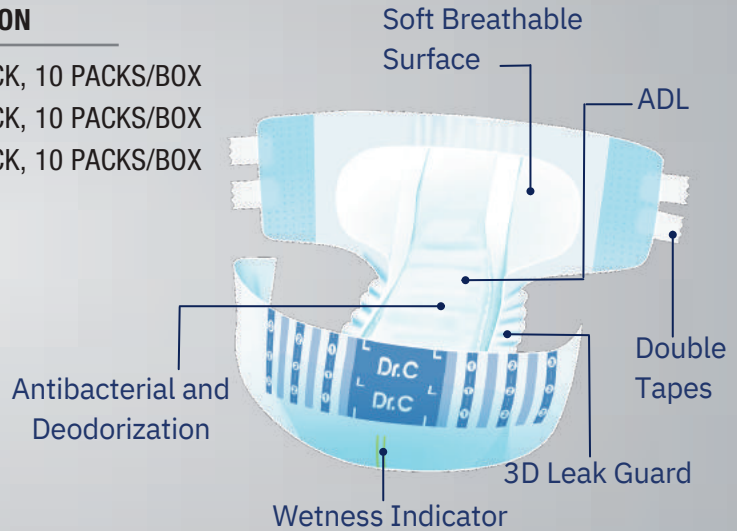

Made for overnight use upto 16 hrs with maximum comfort and patient mobility. Dr.C diapers come with excellent incontinence protection, padded panels and super soft anti-leak cuffs for containment.

SIZE	IN INCHES / CM	DESCRIPTION
MEDIUM	28"-44" / 70-110 CM	10 PCS/PACK, 12 PACKS/BOX
LARGE	40"-54" / 100-135 CM	10 PCS/PACK, 12 PACKS/BOX
XL	52"-63" / 130-160 CM	10 PCS/PACK, 12 PACKS/BOX

Dr.C premium underpad comes with silicone release tape to prevent pad movement and is specially designed with air permeable, allowing air to flow freely through the underpad, and provide high-performance protection.

SIZE IN CM	DESCRIPTION
60CM X 90CM	10 PCS/PACK, 12 PACKS/BOX

Latex-free absorbent underpad protects bed spreads, and eases repositioning patients. The outer barrier is soft and fluid-resistant and the inner super-absorbent polymer helps increased absorbency for greater security and dry skin.

Latex-free absorbent underpad protects bed spreads, and eases repositioning patients. The outer barrier is soft and fluid-resistant and the inner super-absorbent polymer helps increased absorbency for greater security and dry skin.