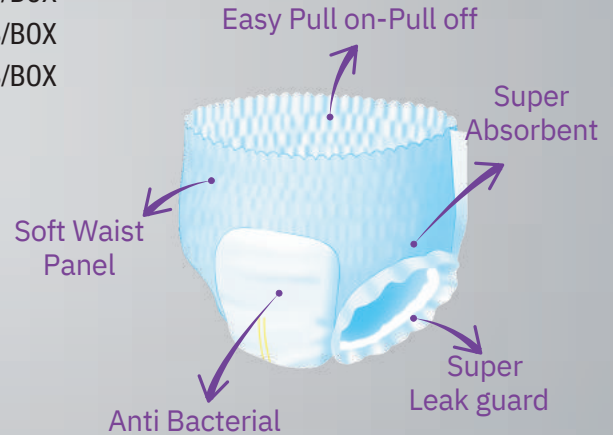

SIZE	IN INCHES/ CM	DESCRIPTION
MEDIUM	28" - 44" / 70-110 CM	10 PCS/PACK, 12 PACKS/BOX
LARGE	40" - 54" / 100-135 CM	10 PCS/PACK, 12 PACKS/BOX
XL	52" - 63" / 130-160 CM	10 PCS/PACK, 12 PACKS/BOX
XXL	60" - 70" / 152-178 CM	10 PCS/PACK, 12 PACKS/BOX

Econap Adult Pullups comes with natural soft surface for comfortable wear and it has secure fit & Anti leakage barrier, can be used for long travel.