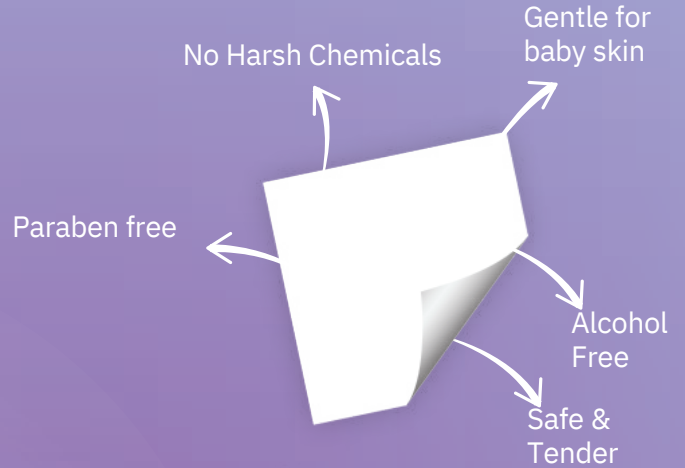

SIZE IN CM	DESCRIPTION
20CM X 15CM	80 PULLS/PACK, 24 PACKS/BOX

Econap baby wipes comes with Alcohol free, Praben Free & Sulfates Free and soft & tender. It gives extra protection to baby skin.