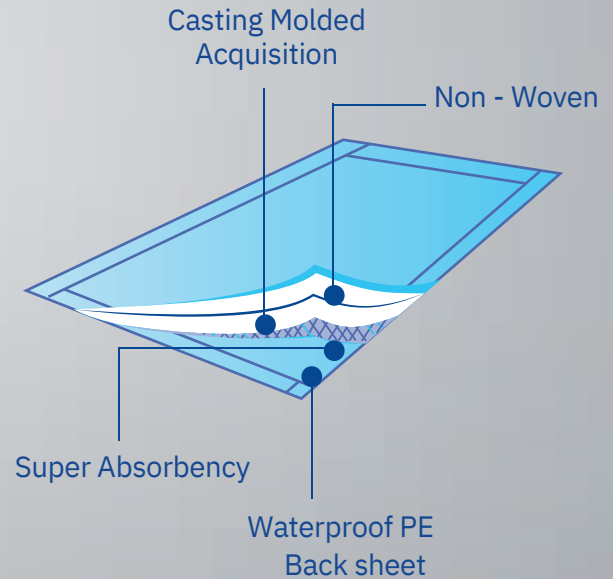

SIZE IN CM	DESCRIPTION
60CM X 90CM	10 PCS/PACK, 12 PACKS/BOX

Latex-free absorbent underpad protects bed spreads, and eases repositioning patients. The outer barrier is soft and fluid-resistant and the inner super-absorbent polymer helps increased absorbency for greater security and dry skin.