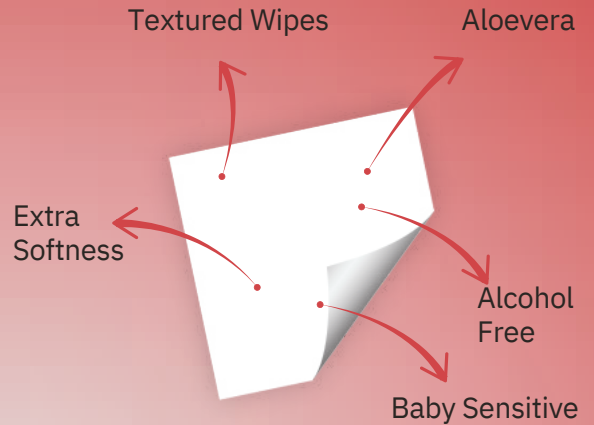

Latex-free absorbent underpad protects bed spreads, and eases repositioning patients. The outer barrier is soft and fluid-resistant and the inner super-absorbent polymer helps increased absorbency for greater security and dry skin.

Clinically proven to prevent rashes, BeBe baby diapers come in amazing quality and higher absorption rate with leak guard protection. These diapers offer peaceful nights for the baby and you.

**REGULAR PACK**

BeBe smartpants strongly fit and are gentle on the baby's skin with air cushion soft surface. Triple leak guard provides protection to keep baby's bottom dry, super soft & smooth.

SIZE IN CM	DESCRIPTION
15CM X 20CM	80 PULLS/PACK, 24 PACKS/BOX

BeBe wipes comes with Alcohol free, soft, tender & aloe vera. It gives extra protection to baby skin. It comes with two attractive colorful packing.

SIZE IN CM	DESCRIPTION
15CM X 20CM	80 PULLS/PACK, 24 PACKS/BOX