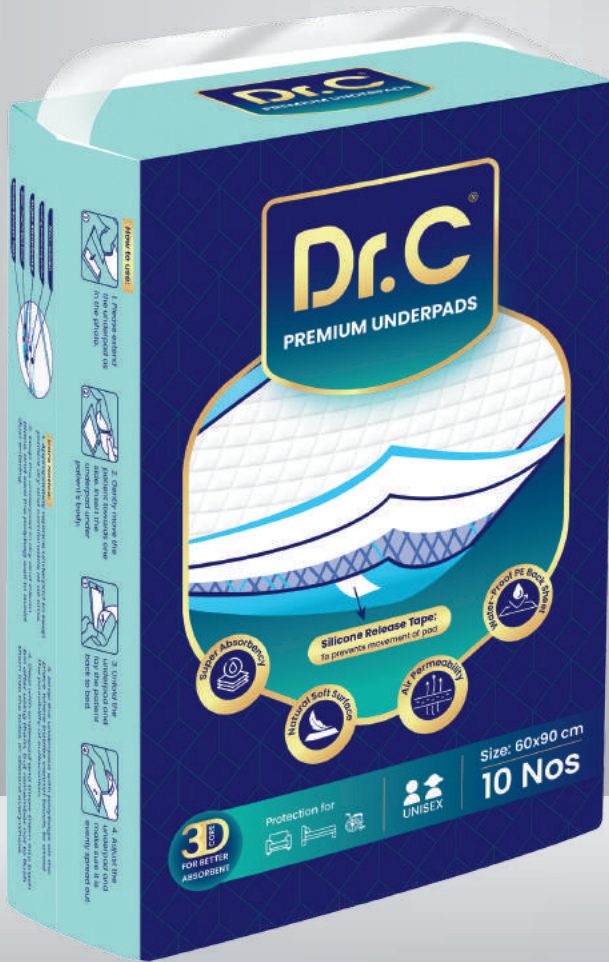

## **ADULT CARE**

FREEDOM TO LIVE WITH DIGNITY & CONFIDENCE

SIZE	IN INCHES / CM	DESCRIPTION
MEDIUM	30"-45" / 76-114 CM	10 PCS/PACK, 10 PACKS/BOX
LARGE	40"-58" / 101-147 CM	10 PCS/PACK, 10 PACKS/BOX
XL	52"-68" / 132-173 CM	10 PCS/PACK, 10 PACKS/BOX

Made for overnight use upto 16 hrs with maximum comfort and patient mobility. Dr.C diapers come with excellent incontinence protection, padded panels and super soft anti-leak cuffs for containment.

SIZE	IN INCHES / CM	DESCRIPTION
MEDIUM	28"-44" / 70-110 CM	10 PCS/PACK, 12 PACKS/BOX
LARGE	40"-54" / 100-135 CM	10 PCS/PACK, 12 PACKS/BOX
XL	52"-63" / 130-160 CM	10 PCS/PACK, 12 PACKS/BOX

Dr.C adult pull ups / briefs / pants come with soft, stretchable waistband for comfortable wear. It can be used for long travel, night usage with odor free protection.

SIZE IN CM	DESCRIPTION
60CM X 90CM	10 PCS/PACK, 12 PACKS/BOX

SIZE IN CM	DESCRIPTION
32CM X 32CM	10 PULLS/PACK, 36 PACKS/BOX

Made of soft, smooth and thick non woven fabric, which protects skin from allergy, irritation and rashes. Added with Aloe Vera extract for skin nourishment.