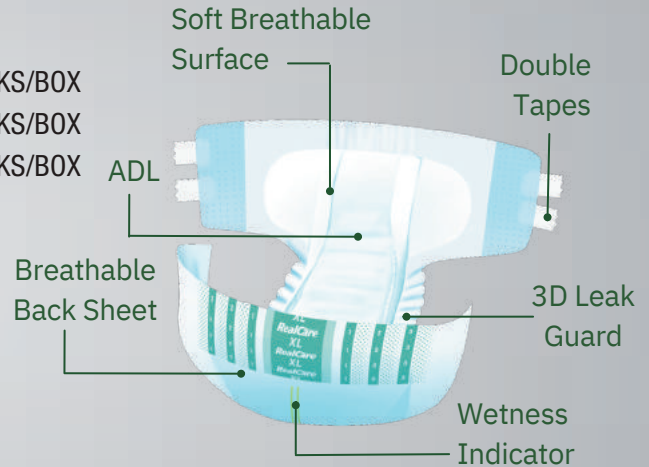

SIZE	IN INCHES / CM	DESCRIPTION
MEDIUM	30"-45" / 76-114 CM	10 PCS/PACK, 10 PACKS/BOX
LARGE	40"-58" / 101-147 CM	10 PCS/PACK, 10 PACKS/BOX
XL	52"-68" / 132-173 CM	10 PCS/PACK, 10 PACKS/BOX

Realcare adult diapers perfect for overnight use, travel or for long periods of time without changing diaper. Air-comfort side panels allow air to flow-through to skin and the diaper gives dry feel on skin and comfort wear.